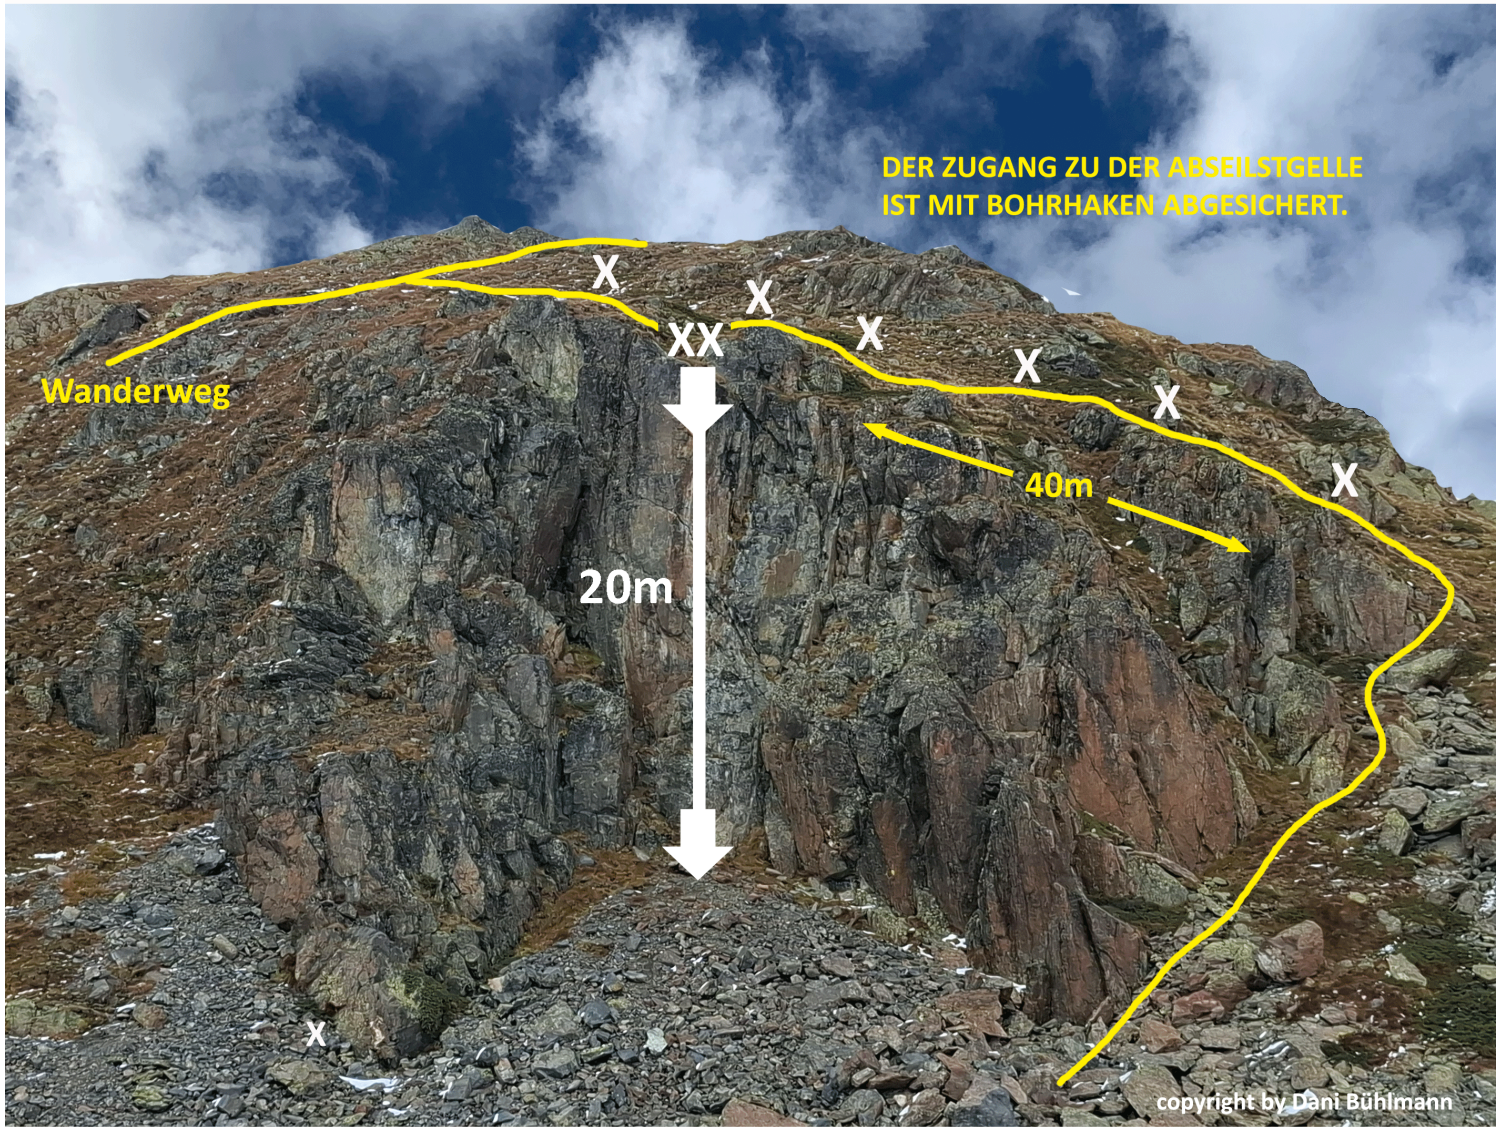

CLIMB & BOULDER GRIALETSCH ABSEILFELS

graubünden

copyright by Dani Bühlmann

ABSEILFELS
Romano Pajarola 1999

20m

TOPO
Daniel Bühlmann 2025

PHOTO
Werner Schweizer 2024