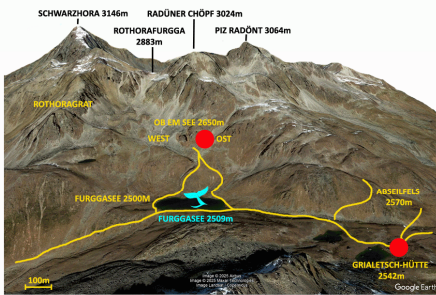

CLIMB & BOULDER GRIALETSCH

graubünden

OB EM SEE

OST

- 29** HANG LOOSE 4c+ 37m
 2SL: 23m, 14m
 Ernst Heusser 1996
- 30** EAST BOLT 5a 38m
 2SL: 24m, 14m
 Ernst Heusser 1996
- 31** GRAND CANYON 4c+ 40m
 2SL: 25m, 15m
 Ernst Heusser 1996

TOPO
 daniel.buehlmann@spin.ch 2025

PHOTO
 Markus Suter 2022

Sektion Davos
 Schweizer Alpen-Club SAC
 Club Alpin Suisse
 Club Alpino Svizzero
 Club Alpin Svizzer

copyright by Dani Bühlmann